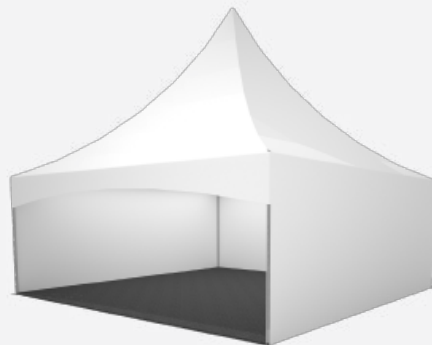

Common Uses:

- Activations
- Product Launches
- Merchandising
- Bars
- Walkways
- Private Functions
- Shade Covers
- Catering Facilities

Peaked Roof Profile

White PVC Roofs

White PVC Walls

Integrated Floor System

AVAILABLE IN 3M